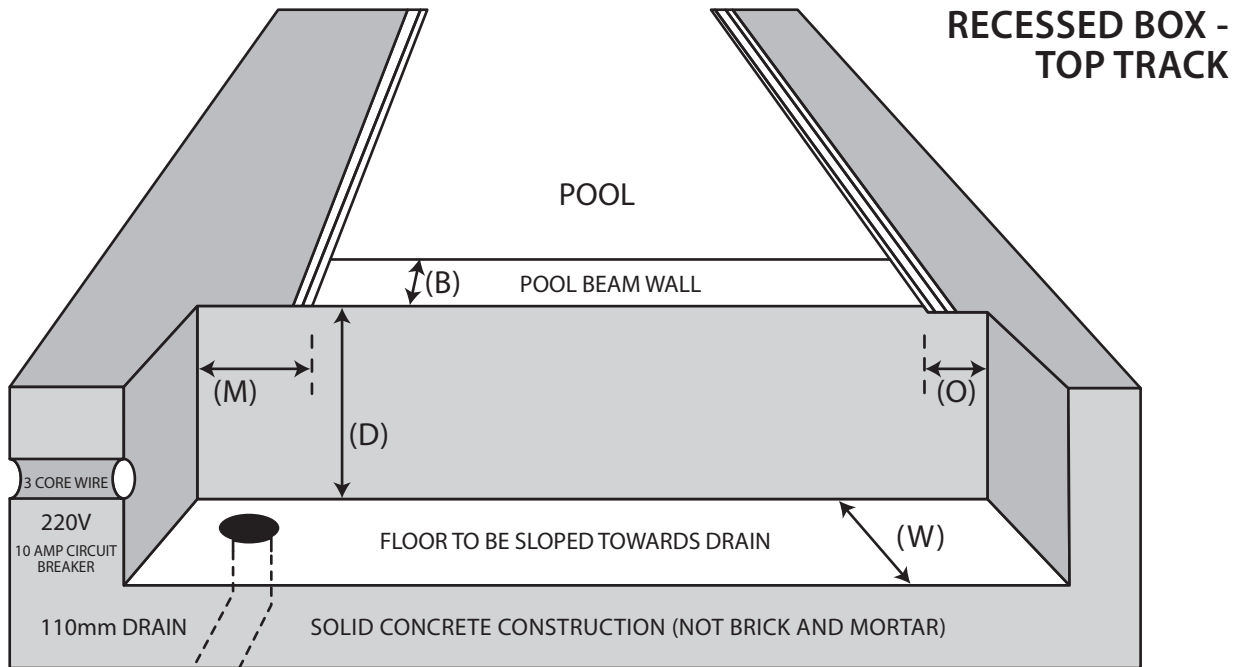

## RECESSED BOXES

## RECESSED BOX - UNDERTRACK

UNIVERSAL BOX DIMENSIONS	MOTOR (M)	OPPOSITE (O)	BEAM (B)	DEPTH (D)	WIDTH (W)	THROAT (T)
Pools Under 19m x 7m wide	800	250	250 / 300	325	325	50

POOLS OVER 19m x 7m .. PLEASE CALL SUMMER SUN ON 012-653 6551