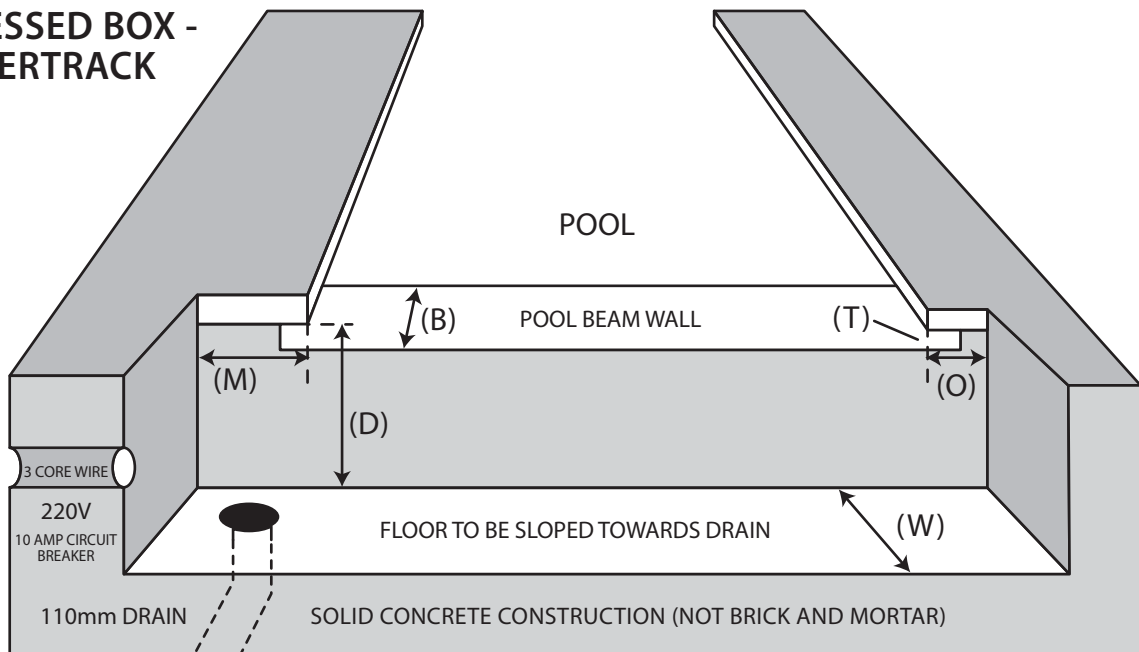

## RECESSED BOXES

## RECESSED BOX - UNDERTRACK

UNIVERSAL BOX DIMENSIONS	MOTOR (M)	OPPOSITE (O)	BEAM (B)	DEPTH (D)	WIDTH (W)	THROAT (T)
Pools Under 19m x 7m wide	800	250	250 / 300	325	325	50

POOLS OVER 19m x 7m .. PLEASE CALL SUMMER SUN ON 012-653 6551